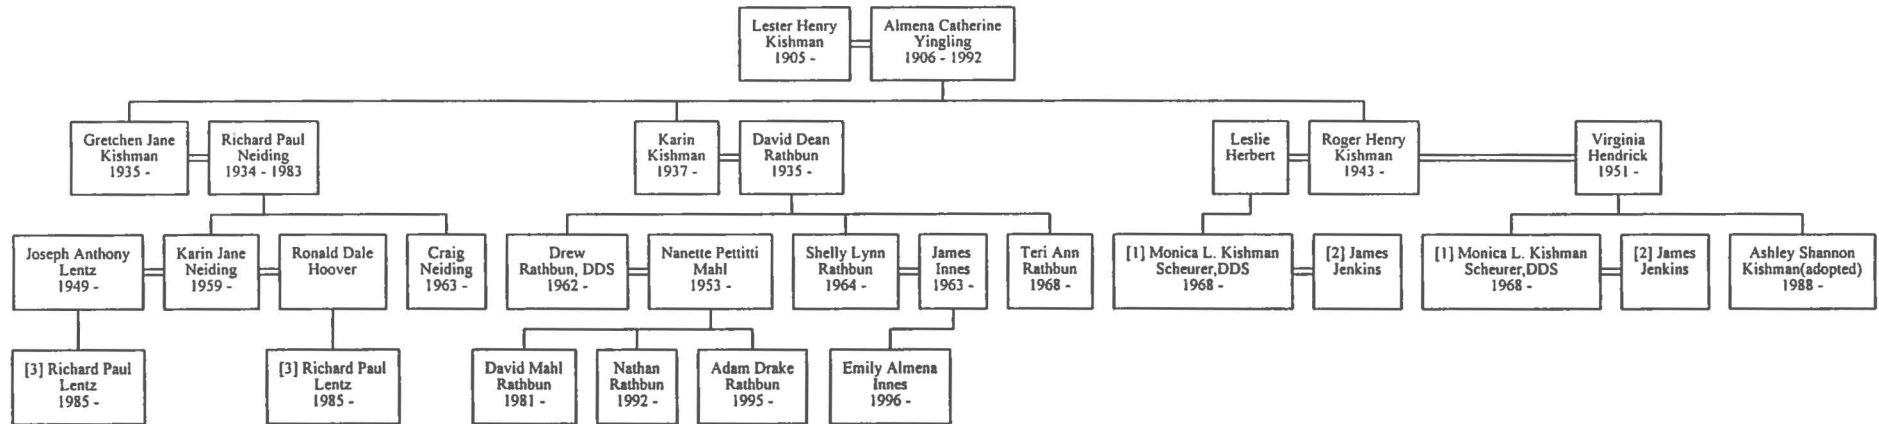

Descendants of Lester Henry Kishman