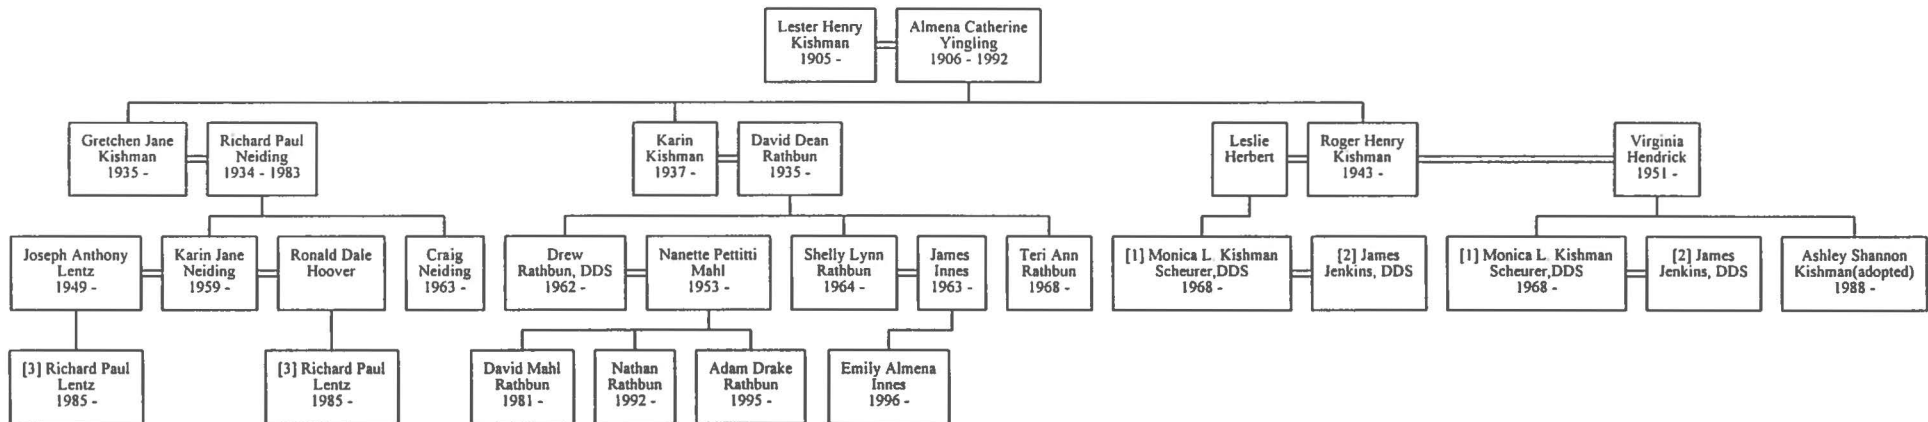

Lester Henry Kishman
b: Jul 26, 1905 in Lorain Co, OH
m: Sep 27, 1930 in Newcomerstown, OH

Gretchen Jane Kishman
b: January 26, 1935 in Cleveland, OH

Almena Catherine Yingling
b: June 05, 1906 in Newcomerstown, OH
d: April 10, 1992 in Lorain, OH

Lester Henry Kishman
b: Jul 26, 1905 in Lorain Co, OH
m: Sep 27, 1930 in Newcomerstown, OH

Karin Kishman
b: April 22, 1937 in Cleveland, OH

Almena Catherine Yingling
b: June 05, 1906 in Newcomerstown, OH
d: April 10, 1992 in Lorain, OH

Descendants of Lester Henry Kishman

Descendants of Lester Henry Kishman

Family Group Sheet

Husband: Manual Melanthon Yingling

Born: October 24, 1872 in: Newcomerstown, OH
Married: June 25, 1902 in: Newscomerstown, OH
Died: March 07, 1925 in: Newcomerstown, OH
Father: Melancthon Yingling
Mother: Catherine Haller

Wife: Virginia Hendrick

Born: July 05, 1951 in: Tennessee

CHILDREN

1
F Name: Monica L. Kishman Scheurer, DDS
 Born: May 07, 1968
 Married: June 06, 1992 in: Boca Raton, FL
 Spouse: James Jenkins, DDS

2
F Name: Ashley Shannon Kishman(adopted)
 Born: October 08, 1988