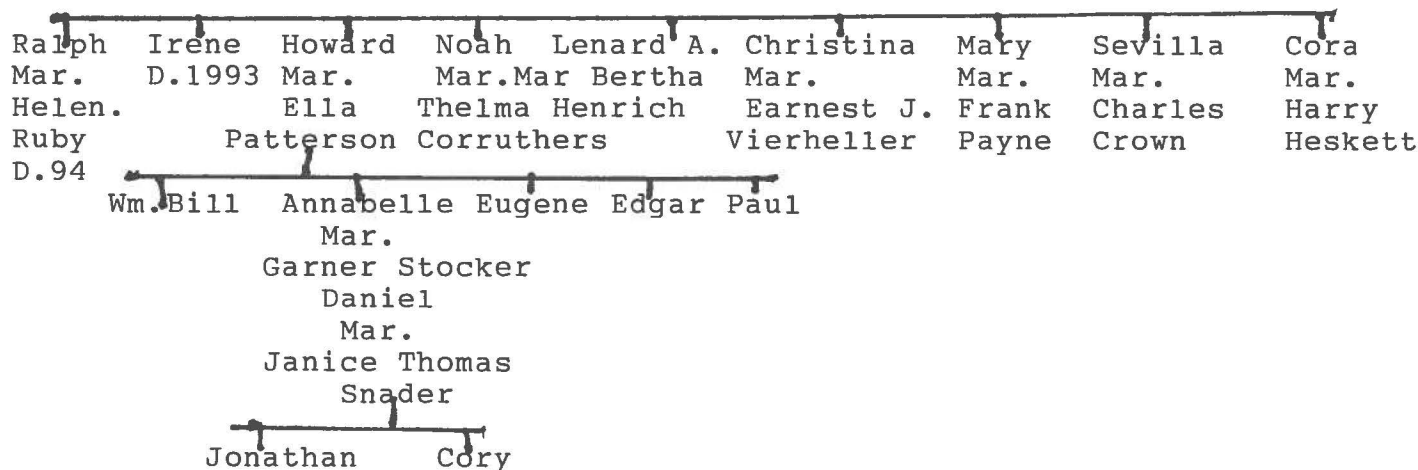

Lehman outline by Mrs Baker with some changes by Hugh G. Carr
 Father Christian Lehman B.1807 Pa. Wife Sarah _____ B.1817 in Oh. This family lived among the German B. people in
 Buck twp. Tus. Co. Oh. He must have M. after coming to Oh. lived near Baltic.

Martin Lehman 1 Jan.1744 Weisbaden, Germany (south part of Germany)
 Frederica, wife B.4 Mar.1751 children below.
 Catherine Lehman B.23 Nov. 1773 Lancaster Co. Pa.
 Henry Lehman B.19 Dec.1775 " " "
 Christian Lehman B.28 May 1778 " " "
 George Lehman 11 Jun. 1781 " " "
 Mary Lehman B.25 Mar. 1784 " " "
 Martin Jr. Lehman B.8 Aug.1787 : " " "
 John Lehman B.14 Aug.1790 " " "