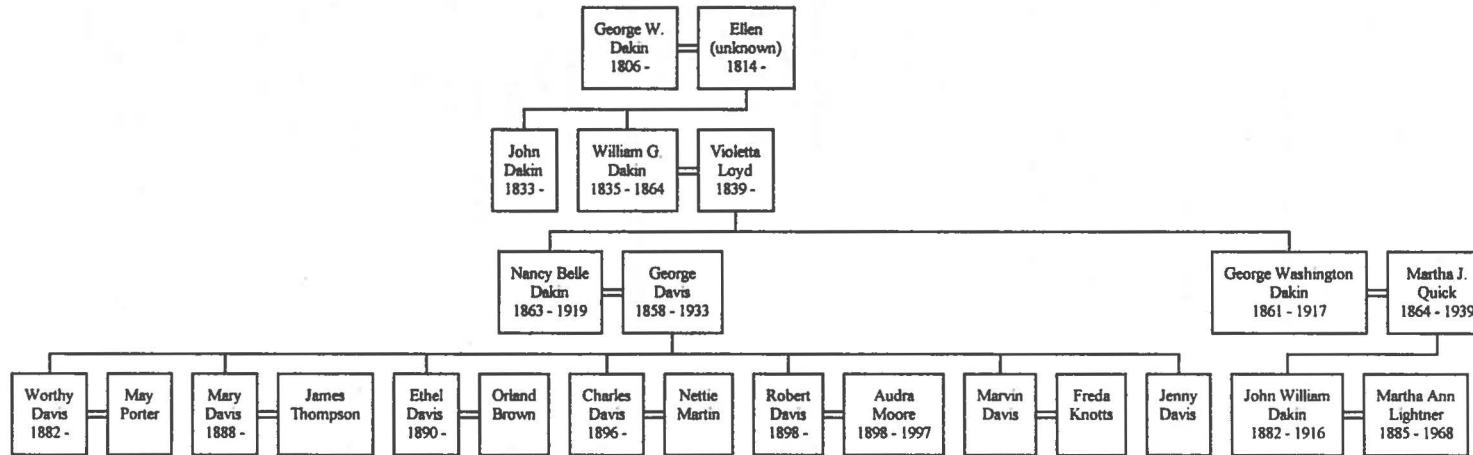

Descendants of George W. Dakin